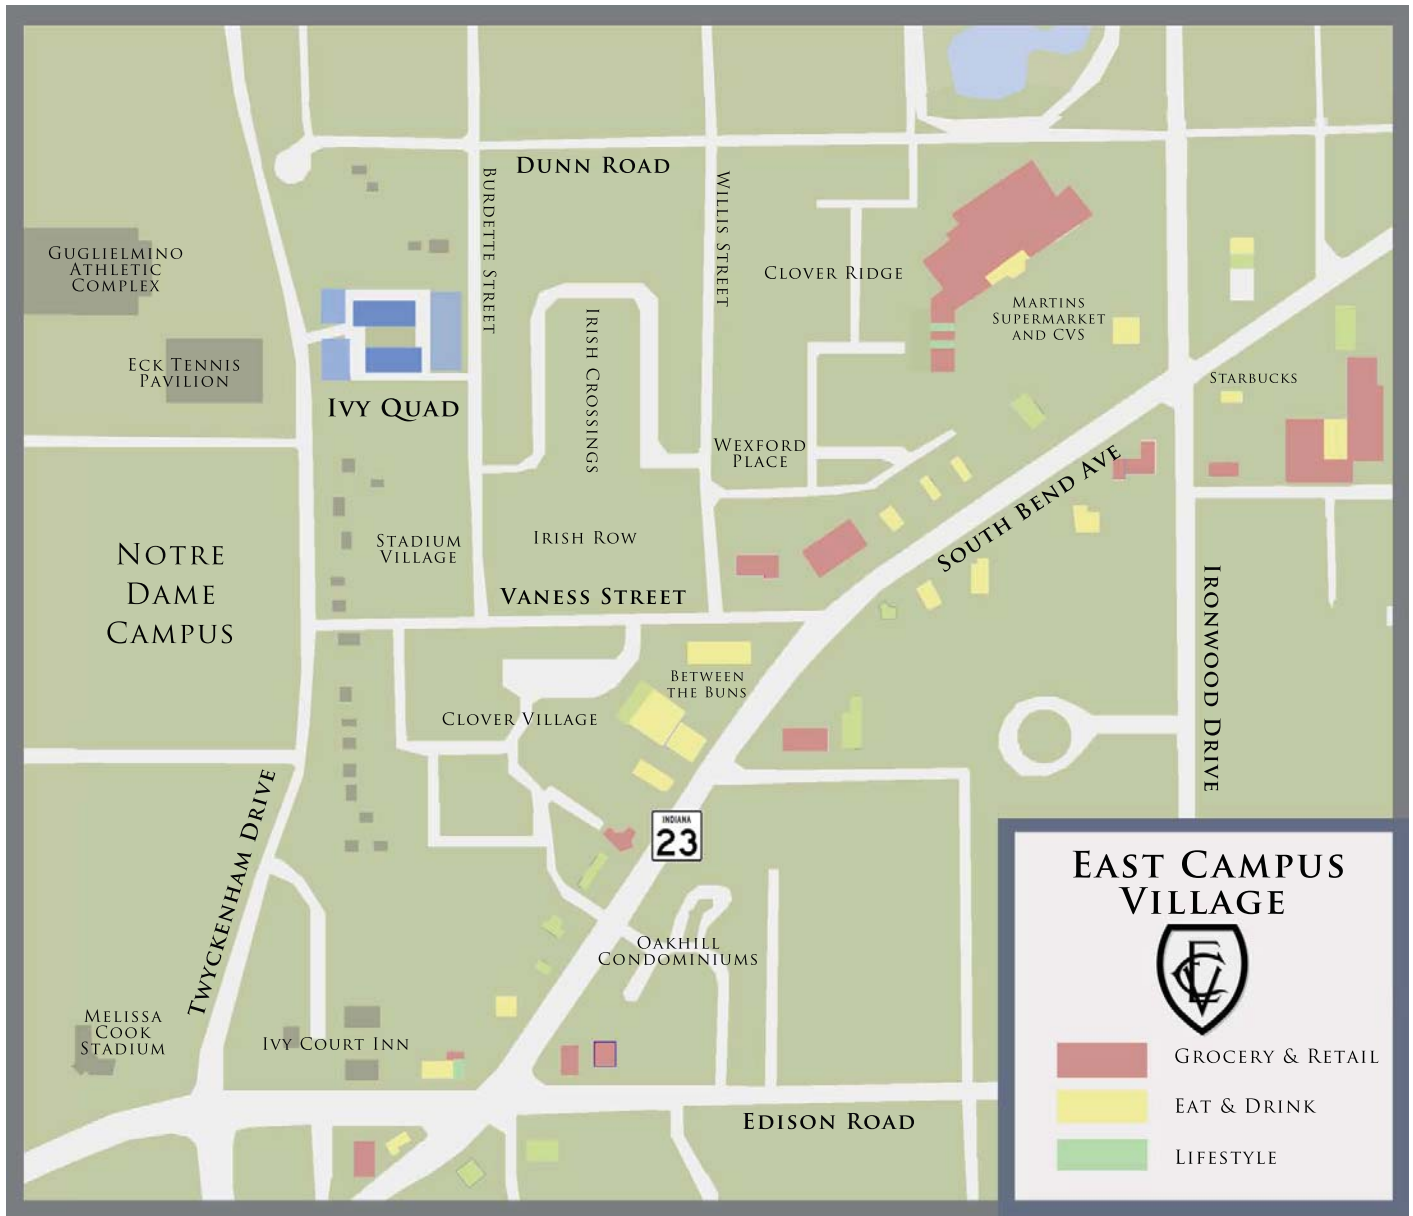

# EAST CAMPUS VILLAGE

Serving as the off-campus hub, the East Campus Village provides the most options for dining, as well as many retail stores, while remaining within walking distance of the University of Notre Dame. Located mainly along State Road 23 or South Bend Avenue, an Irish fan will never be without if they frequent the East Campus Village.

# EAST CAMPUS VILLAGE

## GROCERY & RETAIL

MARTINS SUPERMARKET  
ORIENTAL FOOD MARKET  
BELMONT BEVERAGES  
IRISH IMPORTS  
CRATE 33  
VERIZON WIRELESS  
THE BLARNEY STONE  
ZOLMAN TIRES  
SALVATION ARMY THRIFT  
STORE  
THE FRAME FACTORY  
SPRINT WIRELESS  
THE UPS STORE  
U CAN PAINT 2  
CVS PHARMACY  
AUTOZONE  
PROFORM BIKE SHOP  
GAME CRAZY  
FEDEX OFFICE  
PET SUPPLIES PLUS  
ST. VINCENT DEPAUL  
THRIFT STORE

## EAT & DRINK

THE LINEBACKER  
DOMINO'S PIZZA  
LET'S SPOON  
MULLIGAN'S  
GOLDEN DRAGON  
STUDEBAGELS  
BETWEEN THE BUNS  
WAKA DOG CAFE  
PAPA JOHN'S PIZZA  
J W CHEN'S  
BURRITO CHUDO  
DAIRY QUEEN  
PIZZA HUT  
EINSTEIN BROS. BAGELS  
BREADSMITH  
MAIN STREET PUB  
ELIA'S CUISINE  
QUINCY'S CAFE  
BURGER KING  
STARBUCKS  
PENN STATION SUBS  
JIMMY JOHN'S