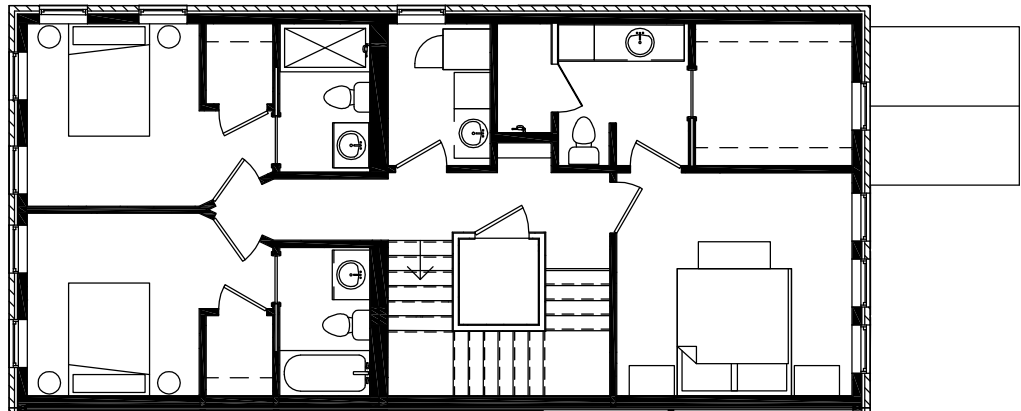

3 STORY TOWNHOME

2ND FLOOR

TOTAL - 2960 SF

For more
information
please contact

Matthews Warsaw, LLC
401 East Colfax, Ste 277
South Bend, IN 46617
(574) 607-8008
Info@MatthewsLLC.com

MATTHEWS WARSAW, LLC