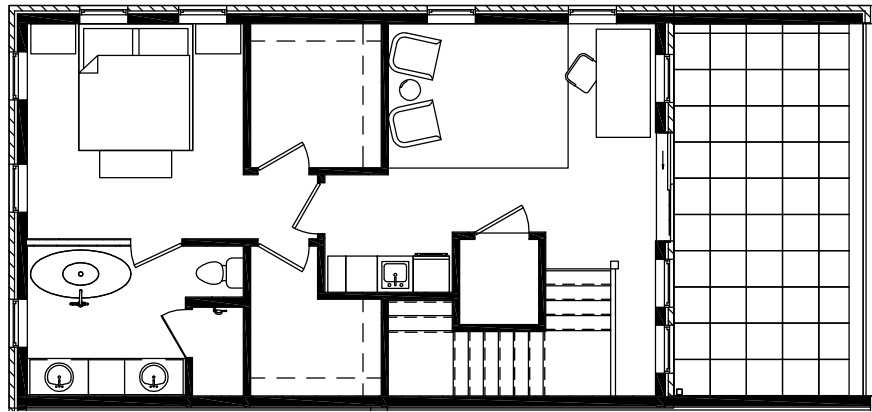

3 STORY TOWNHOME

3RD FLOOR