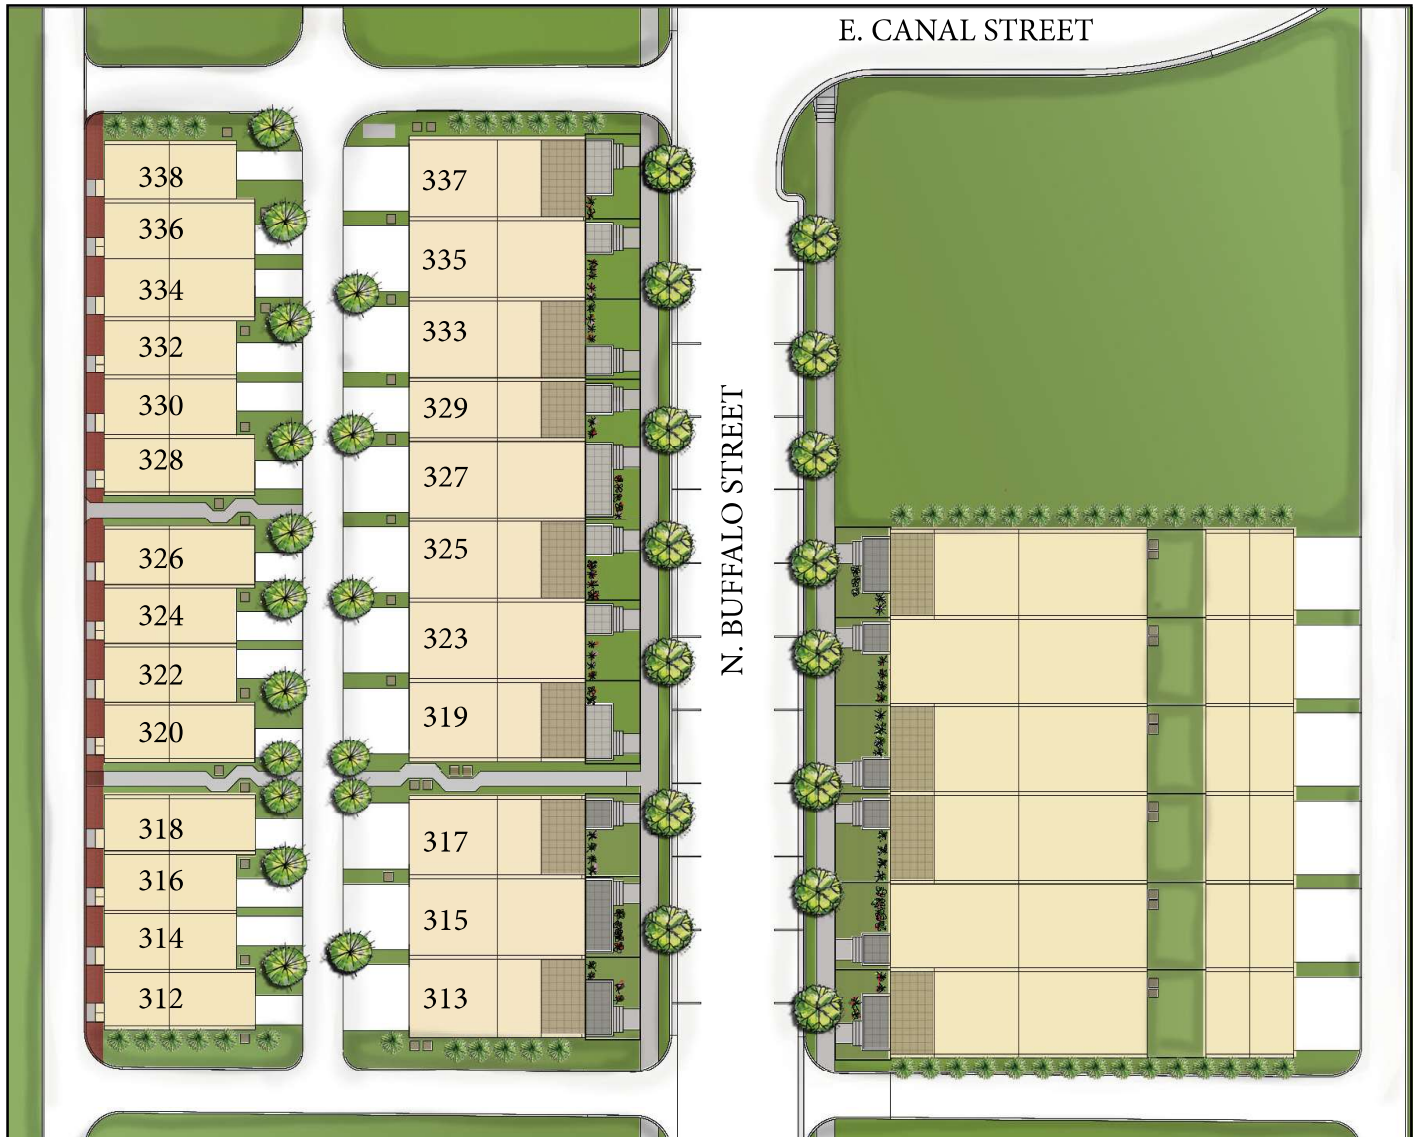

BUFFALO STREET TOWNHOMES

SITE PLAN

For more
information
please contact

Matthews Warsaw, LLC
401 East Colfax, Ste 277
South Bend, IN 46617
(574) 607-8008
Info@MatthewsLLC.com

MATTHEWS WARSAW, LLC