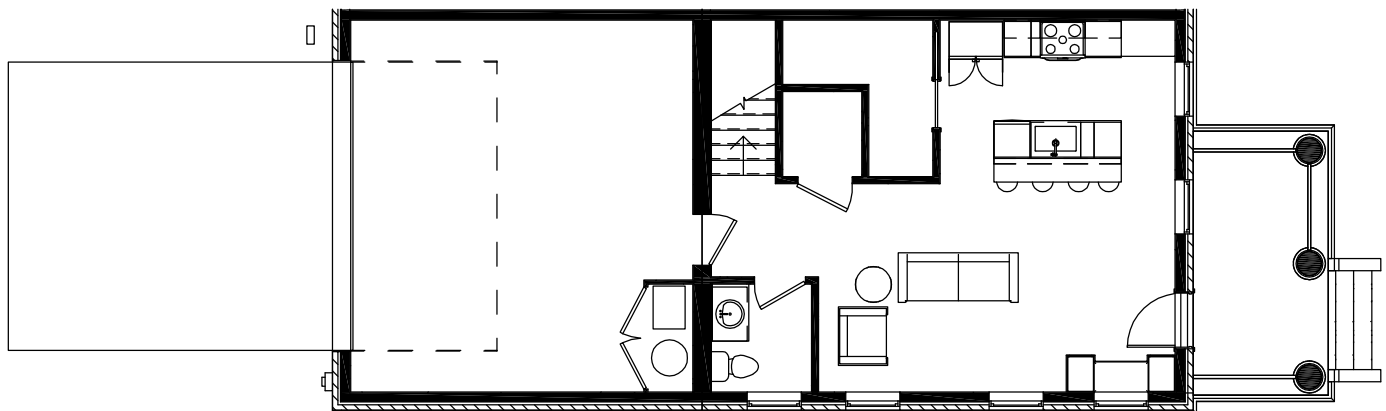

# 3 STORY TOWNHOME

3RD FLOOR

2ND FLOOR

1ST FLOOR

**TOTAL - 2960 SF**

For more  
information  
please contact

Matthews Warsaw, LLC  
401 East Colfax, Ste 277  
South Bend, IN 46617  
(574) 607-8008  
Info@MatthewsLLC.com