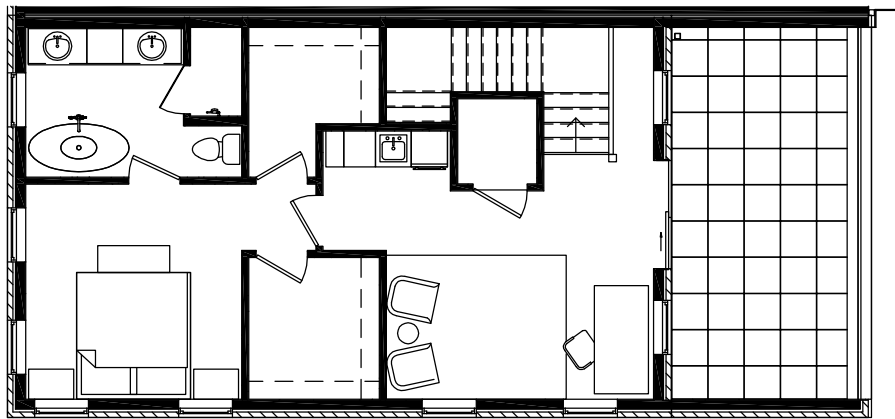

# 3 STORY TOWNHOME

3RD FLOOR

2ND FLOOR

1ST FLOOR

**TOTAL - 2960 SF**

For more  
information  
please contact

Matthews Warsaw, LLC  
401 East Colfax, Ste 277  
South Bend, IN 46617  
(574) 607-8008  
Info@MatthewsLLC.com