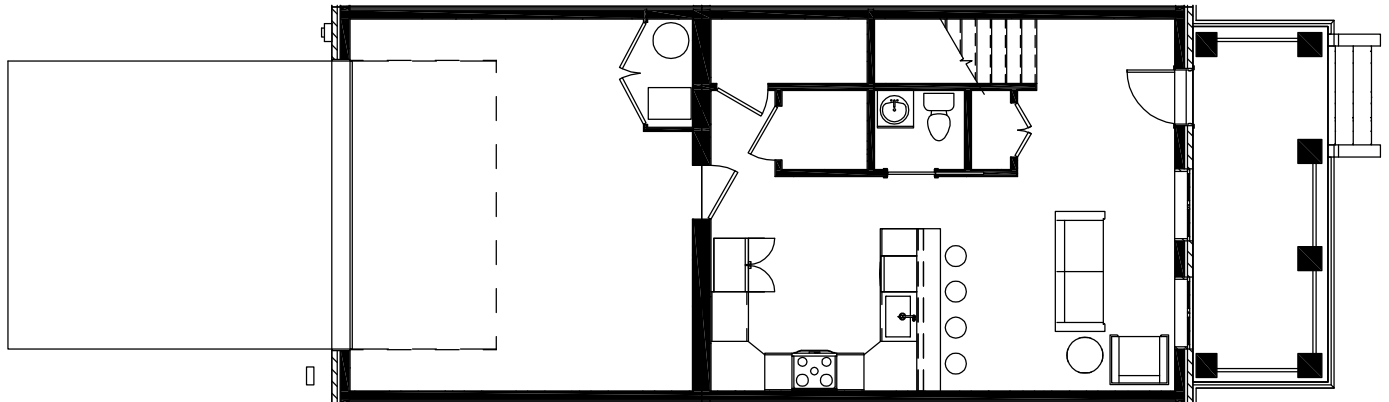

1ST FLOOR

TOTAL - 2103 SF

For more
information
please contact

Matthews Warsaw, LLC
401 East Colfax, Ste 277
South Bend, IN 46617
(574) 607-8008
Info@MatthewsLLC.com

MATTHEWS WARSAW, LLC