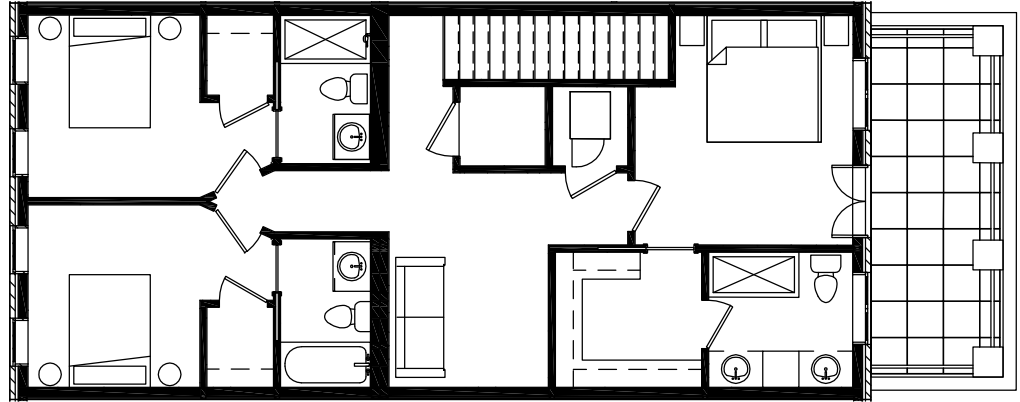

2 STORY TOWNHOME

2ND FLOOR