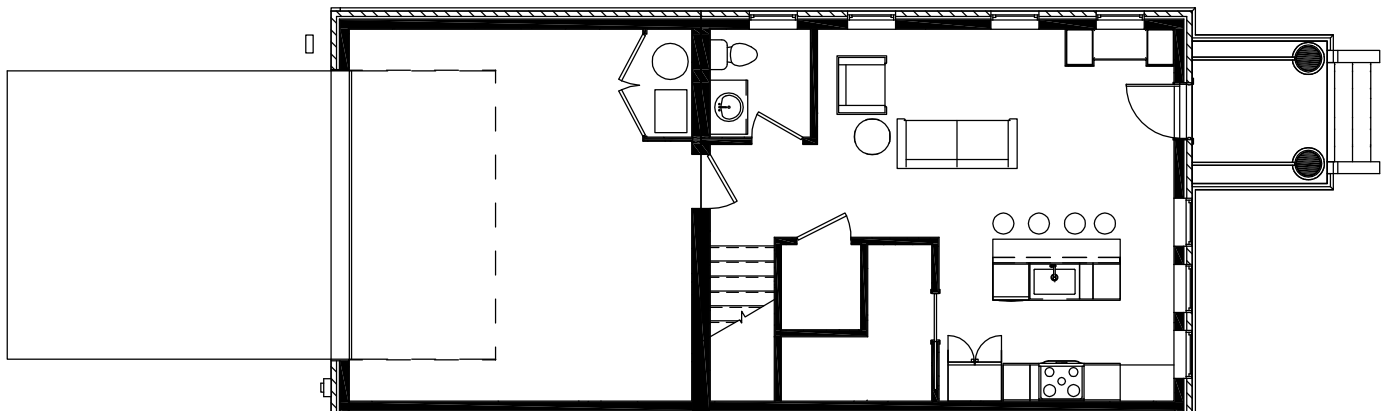

# 3 STORY TOWNHOME

3RD FLOOR

2ND FLOOR

1ST FLOOR

TOTAL - 2960 SF

For more  
information  
please contact

Matthews Warsaw, LLC  
401 East Colfax, Ste 277  
South Bend, IN 46617  
(574) 607-8008  
Info@MatthewsLLC.com