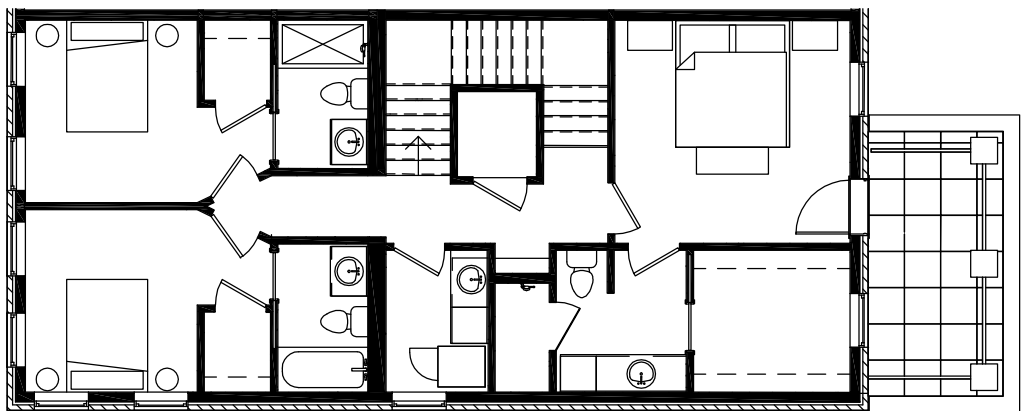

# 3 STORY TOWNHOME

3RD FLOOR

2ND FLOOR

1ST FLOOR

**TOTAL - 2960 SF**

For more  
information  
please contact

Matthews Warsaw, LLC  
401 East Colfax, Ste 277  
South Bend, IN 46617  
(574) 607-8008  
Info@MatthewsLLC.com